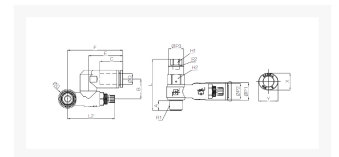

PILOT SNELHEIDSR. 360° PIF Ø08-1/4

Product Images