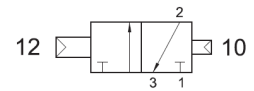

PNEU 3/2-VENT 1/4" BI-STAB DOMINANT

Product Images